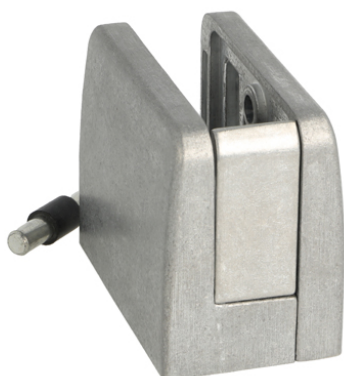

PRODUCT SHEET

Description:

Glass Clamp "Square" 70x55x40mm, Zamak-Raw, Flat, 15mm. Glass Thickness, Incl. Safety Pin, No Cushions, (Cushion Model K)

Item number:

22.10.730-0

Units	Box	Carton	HS Code	Barcode
Pcs.	4	40	8302419000	
				5704866506076