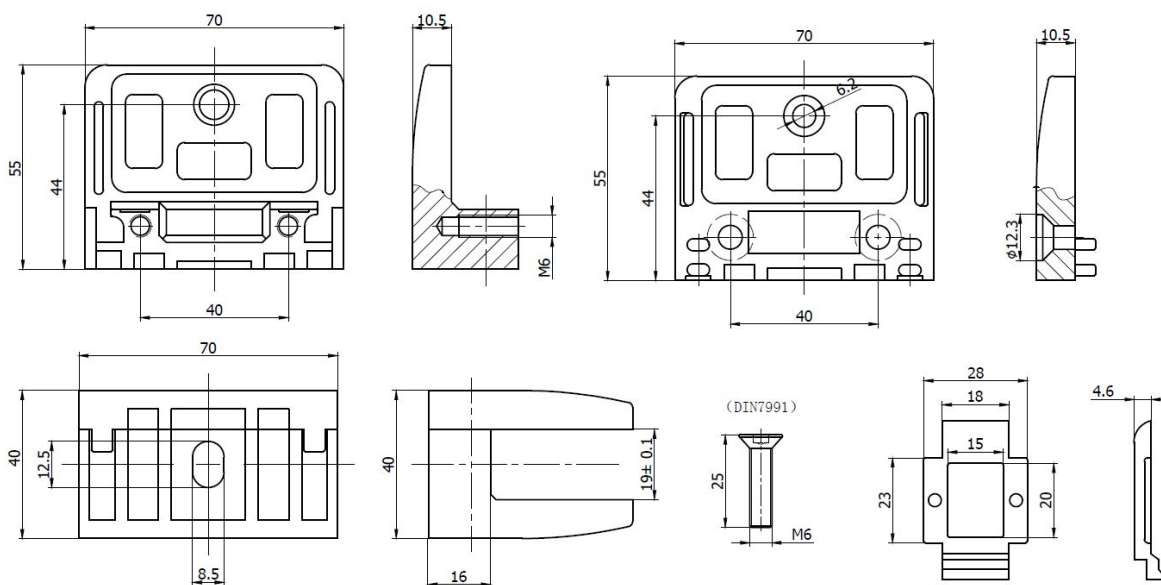

PRODUCT SHEET

Description:

Glass Clamp "Square" 70x55x40mm, Zamak-Raw, Flat, 15mm. Glass Thickness, Incl. Safety Pin, No Cushions, (Cushion Model K)

Item number:

22.10.730-0

Units	Box	Carton	HS Code	Barcode
Pcs.	4	40	8302419000	
				5704866506076