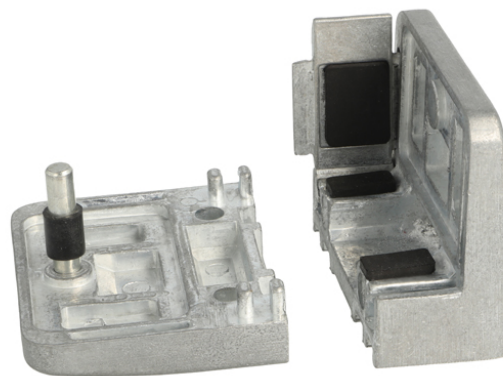

PRODUCT SHEET

Description:

Glass Clamp "Square" 70x55x40mm, Zamak-Raw, Flat, 15mm. Glass Thickness, Incl. Safety Pin, No Cushions, (Cushion Model K)

Item number:

22.10.730-0

Units	Box	Carton	HS Code	Barcode
Pcs.	4	40	8302419000	
				5704866506076